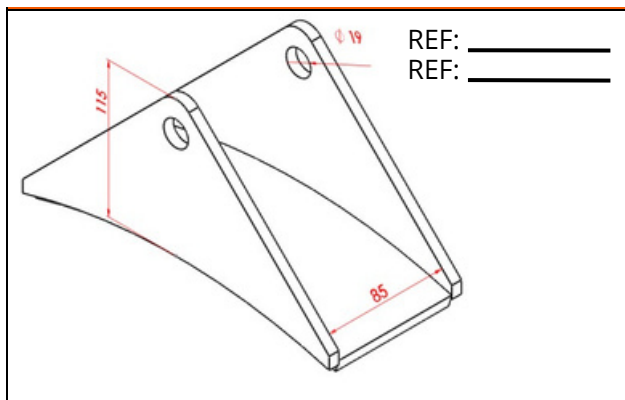

DL1621MB Deslizante Mercedes Dianteiro