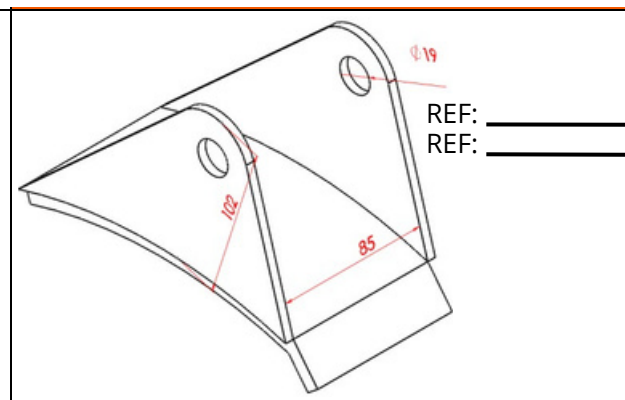

DL1622MB Deslizante Mercedes Traseiro