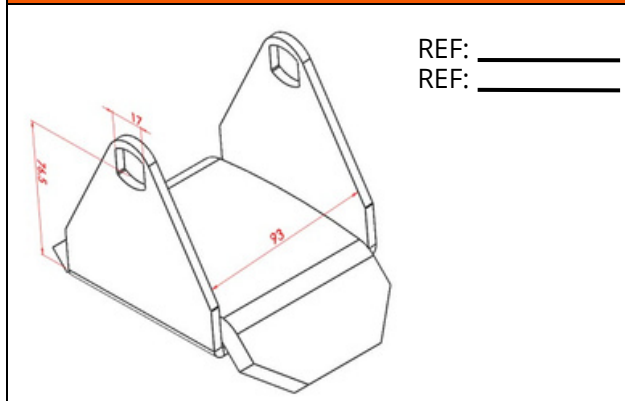

DL2044SY Deslizante Suspensys Fase I