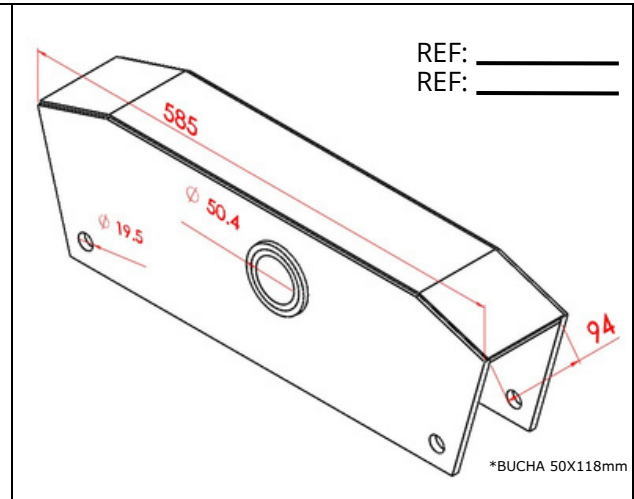

BL2404GR Balança Guerra Fora de Centro, Pino Ø50mm, Mola 90mm