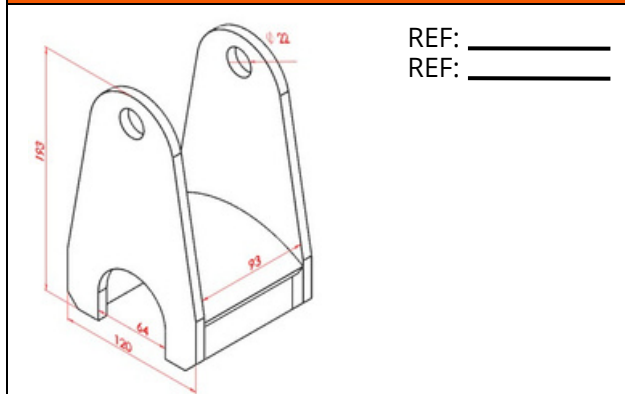

DL2033SH Deslizante Schiffer