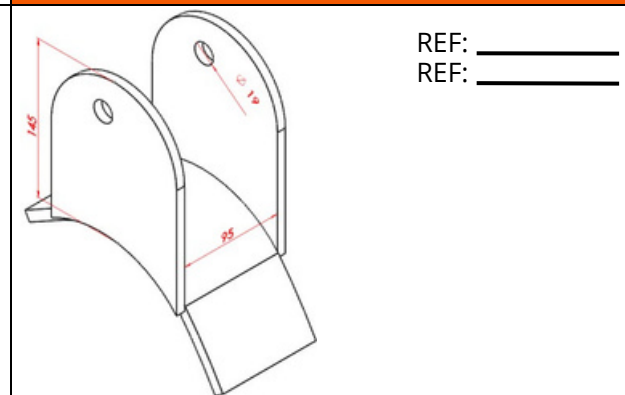

DL2042US Deslizante Usicamp