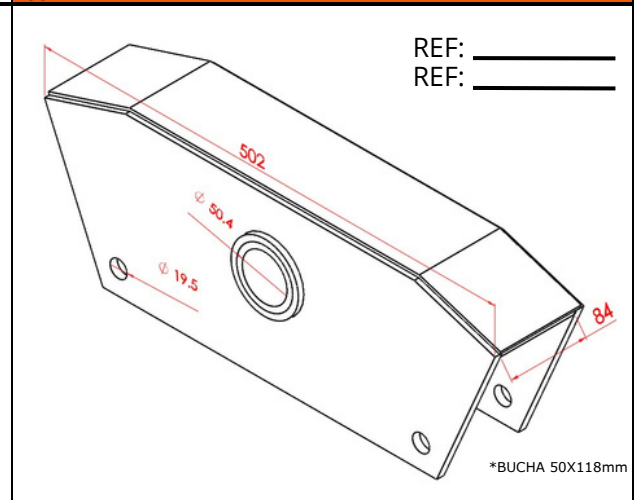

BL2408GR Balança Ponta Caída, Pino Ø50mm, Mola 80mm