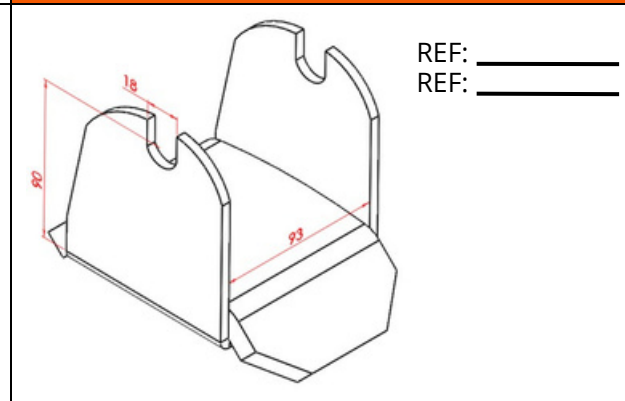

DL2043SY Deslizante Suspensys Fase II