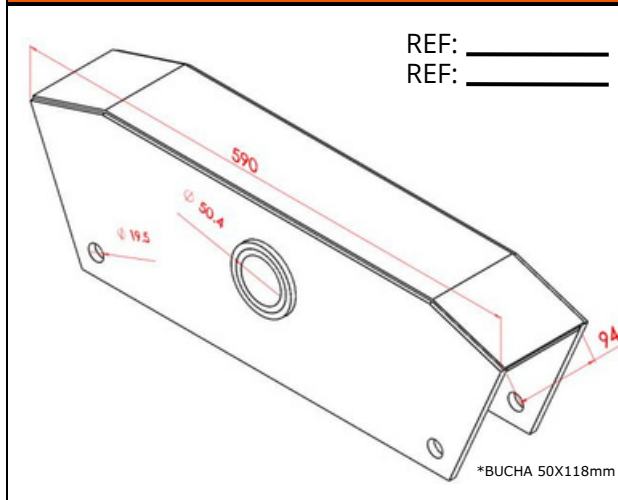

BL2401GR Balança Ponta Caída, Pino Ø50mm, Mola 90mm