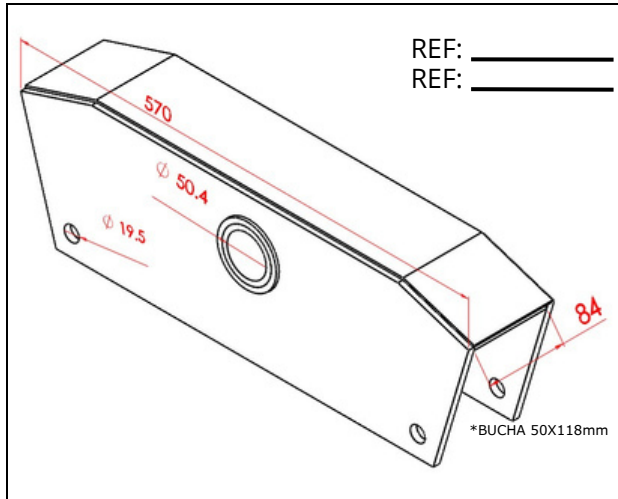

BL2461GR Balança Ponta Caída, Pino Ø50mm, Mola 80mm